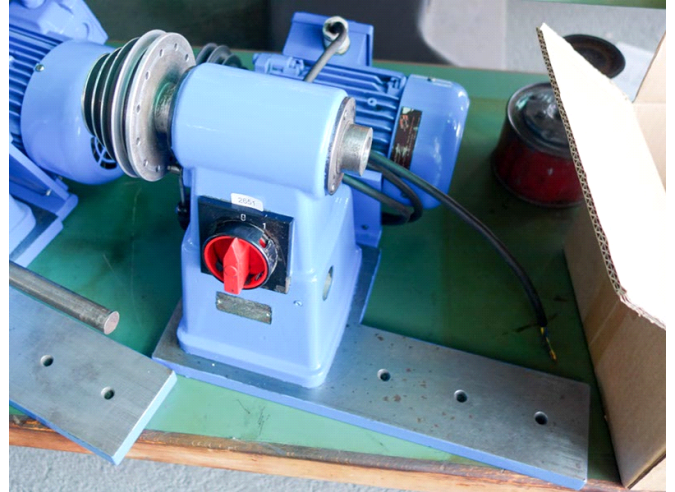

Polishing machine von Arx

Category	Polishing lathe
Brand	VON ARX
Model	
Serial number	-
Manufacturing year	
Stock number	2651

Used

Polishing machine von Arx with motor

L

LUTHY MACHINES SA